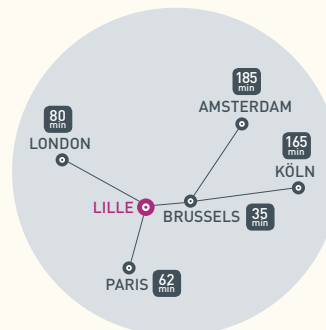

In the strategic, most dynamic area in North-West Europe  
at the heart of a high-performance academic  
& economic hub that makes innovation a priority

A university city always on the move  
lively, easy-living, with a rich history  
& heritage, centre of arts & cultures